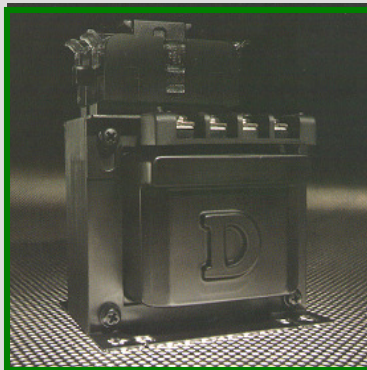

Thursday, October 8 2:00 p.m. - 7:00 p.m.

Valley Forge Convention Center
King of Prussia, PA

Features

- UL Listed, File E3210
- CUL Listed, File E3210
- CE to EN 61558 (with finger safe options installed)
- Voltage and fuse combinations suitable for global applications
- Combination screw heads for ease of installation
- IP 20 when finger safe terminal
- Epoxy encapsulated copper windings
- UL Class 105 C insulation system
- Cool operation with 55 C temperature rise
- All designs rated 50/60 Hertz
- DIN Rail mounting options 50-100 VA and/or fuse cover options are installed
- Meets or exceeds UL 5085, NEMA ST-1 and ANSI standards
- Jumper links provided